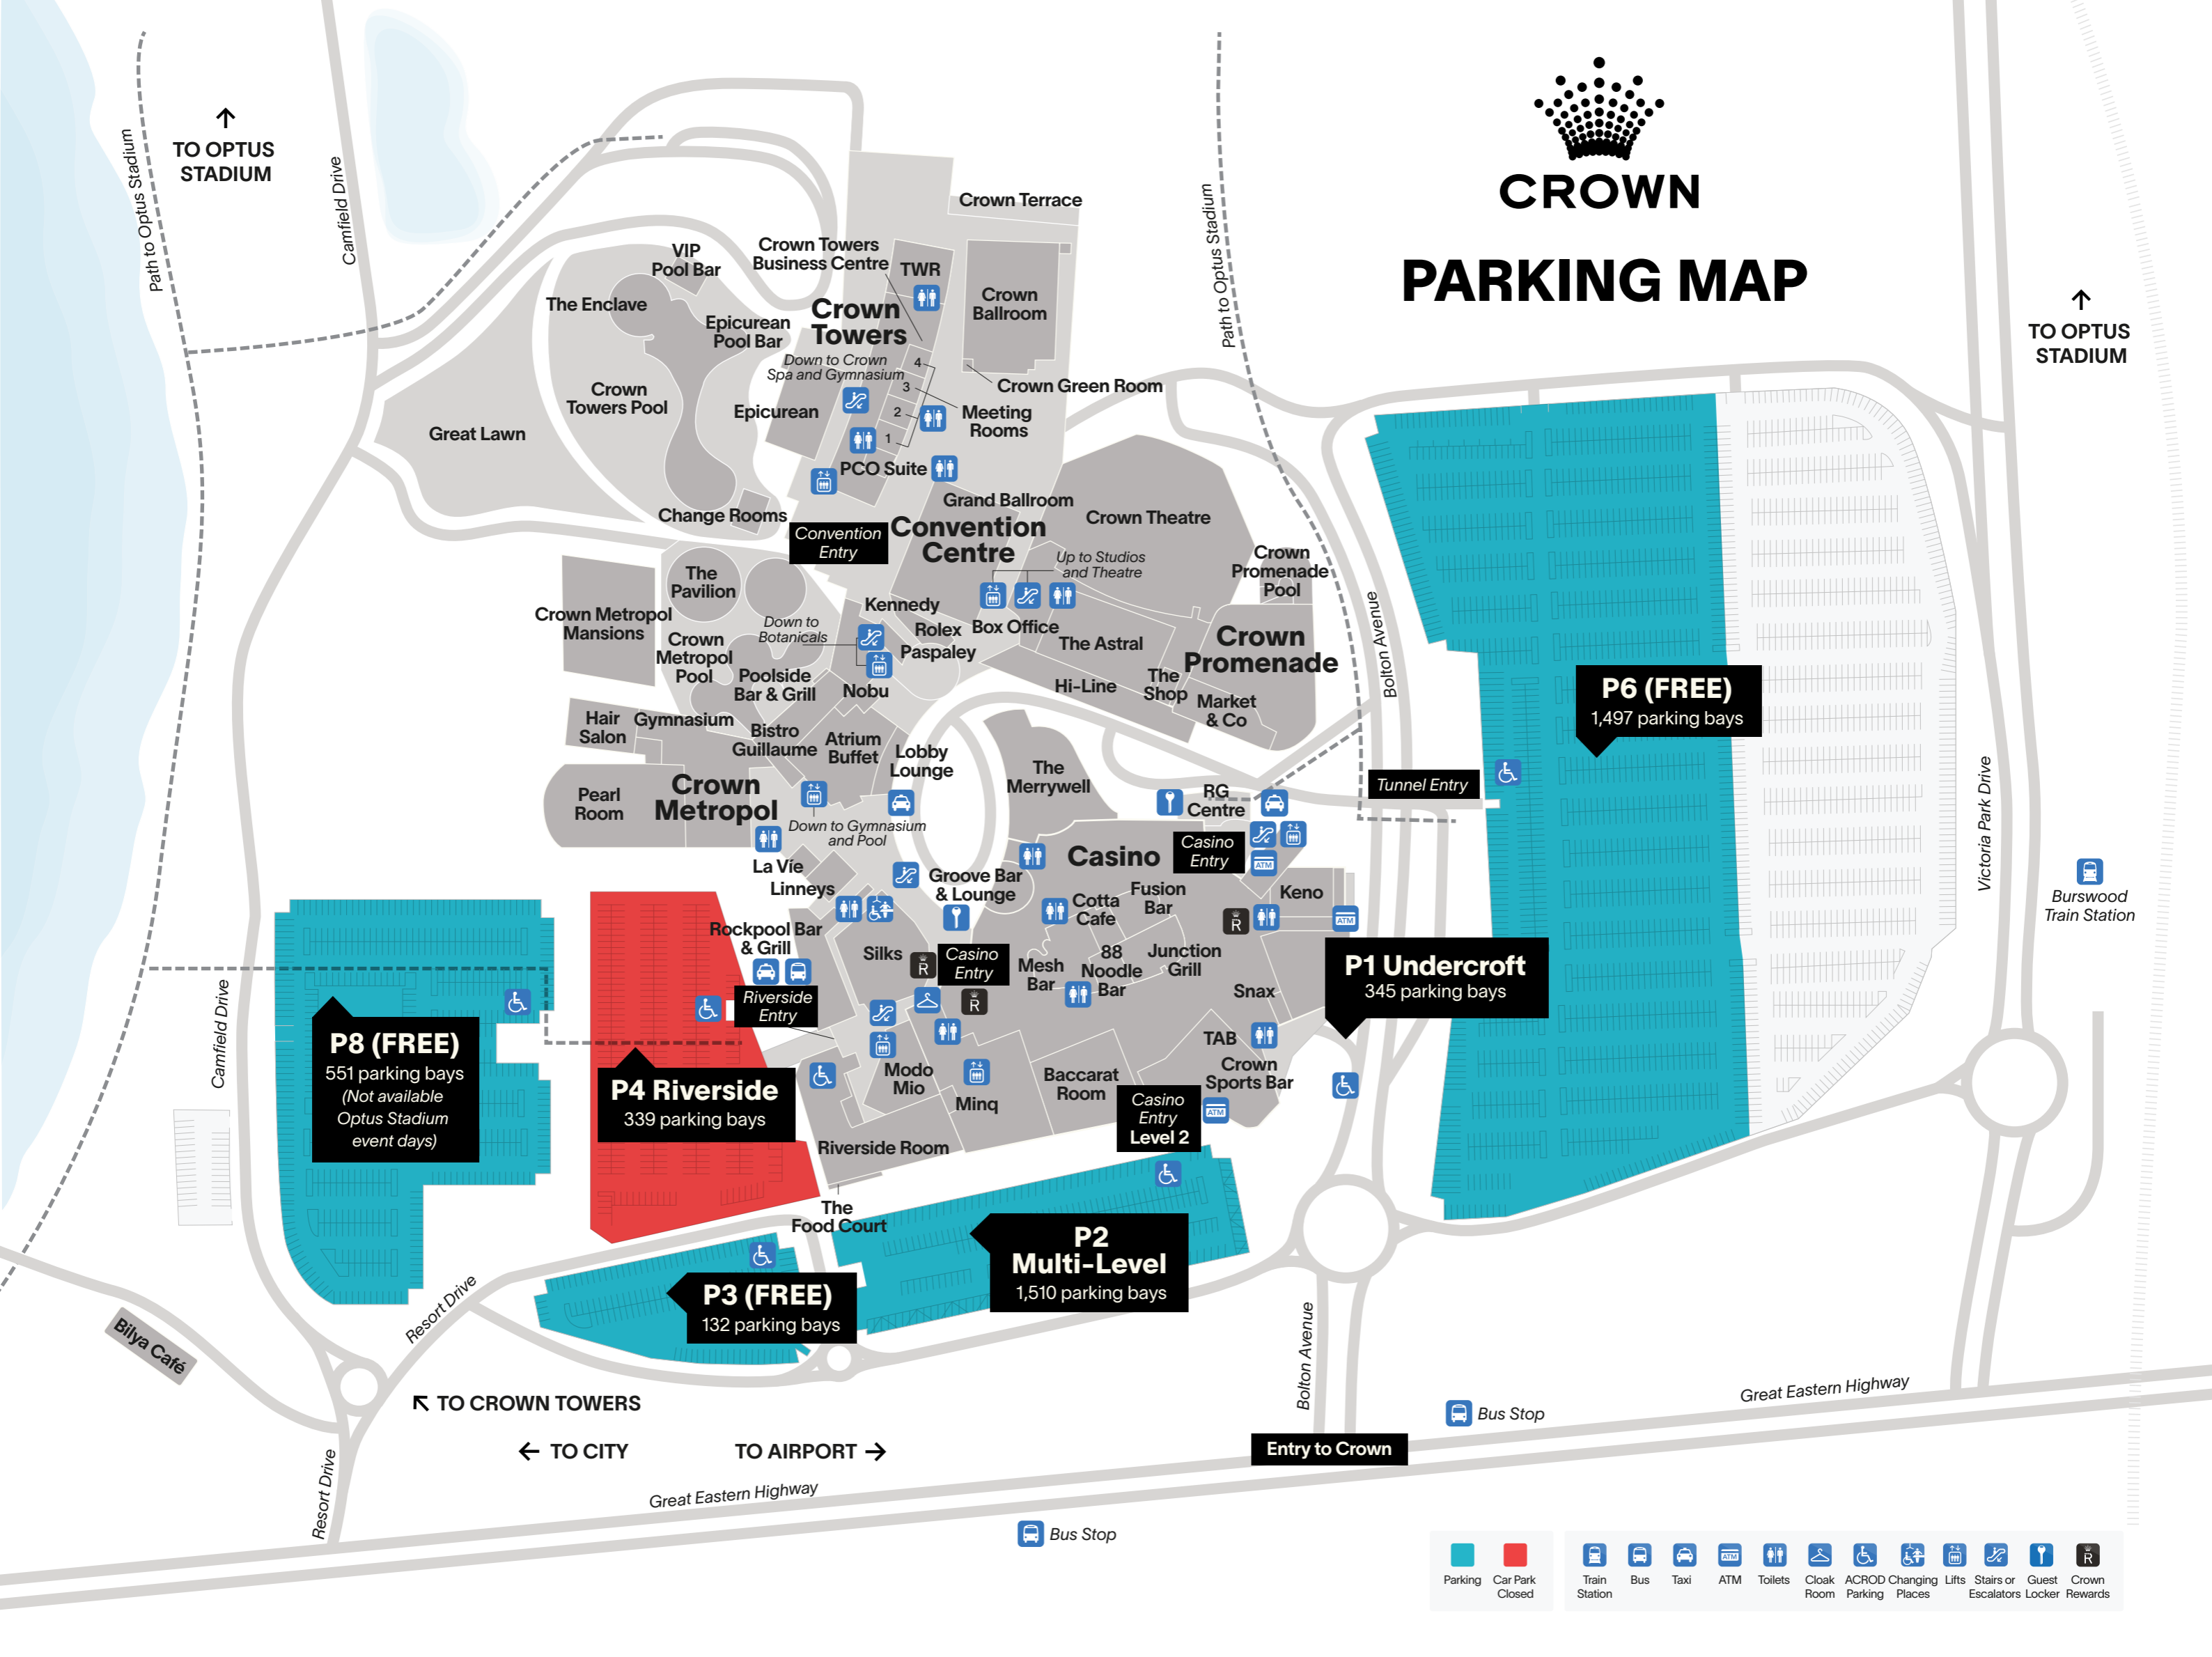

# CROWN PARKING MAP

**P8 (FREE)**  
551 parking bays  
(Not available Optus Stadium event days)

**P4 Riverside**  
339 parking bays

**P3 (FREE)**  
132 parking bays

**P2 Multi-Level**  
1,510 parking bays

**P6 (FREE)**  
1,497 parking bays

**P1 Undercroft**  
345 parking bays

↑ TO OPTUS STADIUM

↑ TO OPTUS STADIUM

↖ TO CROWN TOWERS

← TO CITY

→ TO AIRPORT

Entry to Crown

Bus Stop

Bus Stop

- Parking
- Car Park Closed
- Train Station
- Bus
- Taxi
- ATM
- Toilets
- Cloak Room
- ACROD
- Changing Places
- Lifts
- Stairs or Escalators
- Guest Locker
- Rewards