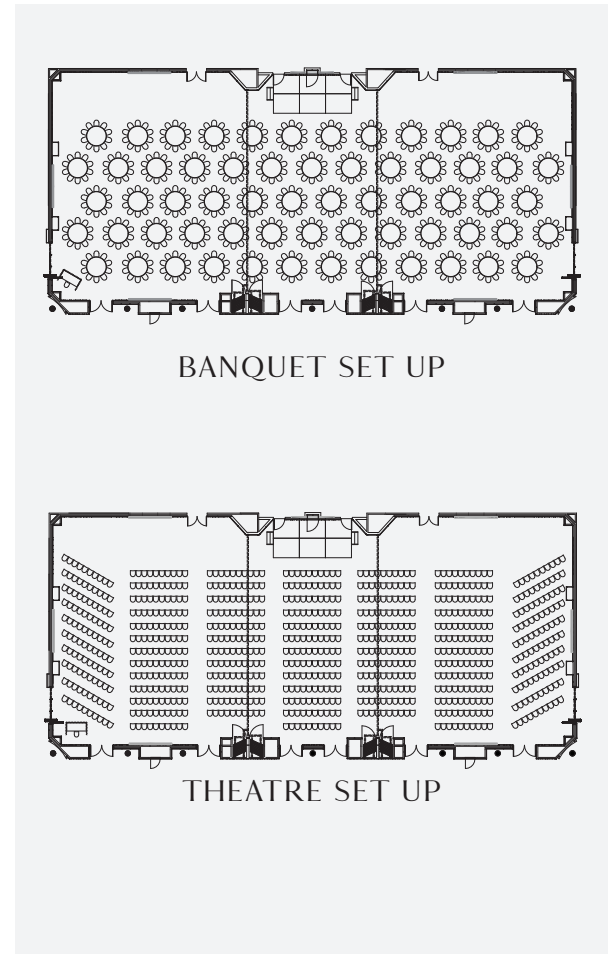

FACTSHEET

ASTRAL BALLROOM

WEDDINGS

WELCOME TO THE ASTRAL BALLROOM

Discover a wedding venue of unsurpassed elegance and sophistication. The Astral Ballroom features contemporary design and state of the art technology and is ideal for 140 - 550 dinner guests, or 100 - 1000 guests for cocktails and canapés.

FLOORPLAN

ROOM	AREA (M ²)	HEIGHT (M)	BOOTHS (3X2)	THEATRE	CLASSROOM (2.5 PER TABLE)	CABARET (NO DANCE FLOOR)	BANQUET (NO DANCE FLOOR)	BANQUET (STAGE & DANCE FLOOR)	COCKTAIL RECEPTION	U-SHAPE
THE ASTRAL	1004	5.5	63	930	495	496	620	550	1000	-
ASTRAL ONE (WEST)	387	5.5	25	360	184	160	200	170	360	54*
ASTRAL TWO (CENTRAL)	236	5.5	10	225	116	120	130	-	225	54*
ASTRAL THREE (EAST)	387	5.5	25	360	184	160	200	170	360	54*
ASTRAL ONE/TWO OR THREE/TWO	623	5.5	35	652	300	304	360	310	652	-