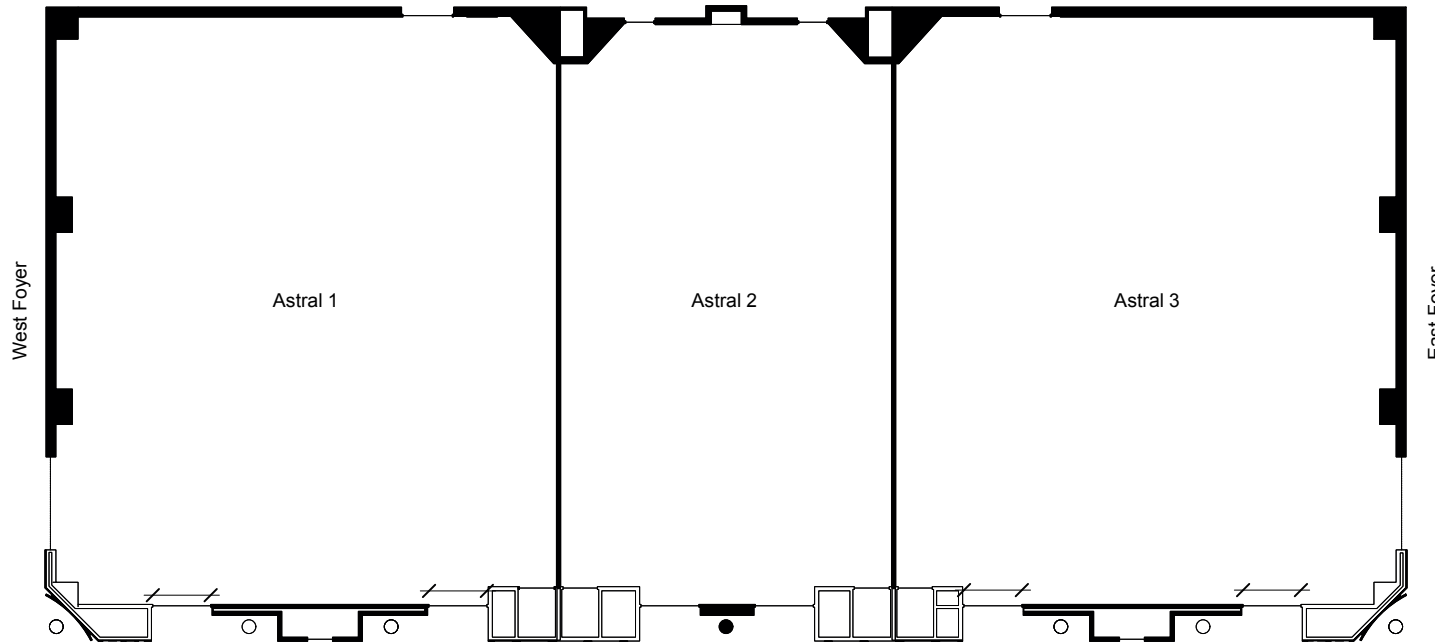

FACTSHEET

ASTRAL BALLROOM

WEDDINGS

WELCOME TO THE ASTRAL BALLROOM

Discover a wedding venue of unsurpassed elegance and sophistication. The Astral Ballroom features contemporary design and state of the art technology and is ideal for 140 - 550 dinner guests, or 100 - 1000 guests for cocktails and canapés.

FLOORPLAN

ROOM	AREA (M ²)	HEIGHT (M)	BOOTHS (3X2)	THEATRE	CLASSROOM (2.5 PER TABLE)	CABARET (NO DANCE FLOOR)	BANQUET (NO DANCE FLOOR)	BANQUET (STAGE & DANCE FLOOR)	COCKTAIL RECEPTION	U-SHAPE
THE ASTRAL	1004	5.5	63	930	495	496	620	550	1000	-
ASTRAL ONE (WEST)	387	5.5	25	360	184	160	200	170	360	54*
ASTRAL TWO (CENTRAL)	236	5.5	10	225	116	120	130	-	225	54*
ASTRAL THREE (EAST)	387	5.5	25	360	184	160	200	170	360	54*
ASTRAL ONE/TWO OR THREE/TWO	623	5.5	35	652	300	304	360	310	652	-