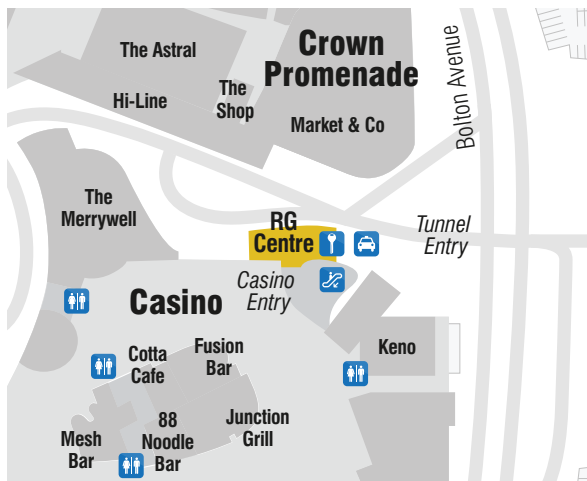

The Responsible Gaming Centre  
is located on the lower level of the  
eastern Tunnel Entrance.

Burswood Nominees Limited ABN 24 078 250 307  
a.t.f. The Burswood Property Trust ABN 35 491 489 282  
trading as Crown Perth managed by Burswood Resort  
(Management) Limited ABN 68 009 396 945

Great Eastern Highway,  
Burswood, Western Australia  
PO BOX 500 Victoria Park,  
Western Australia 6979  
[crownperth.com.au](http://crownperth.com.au)